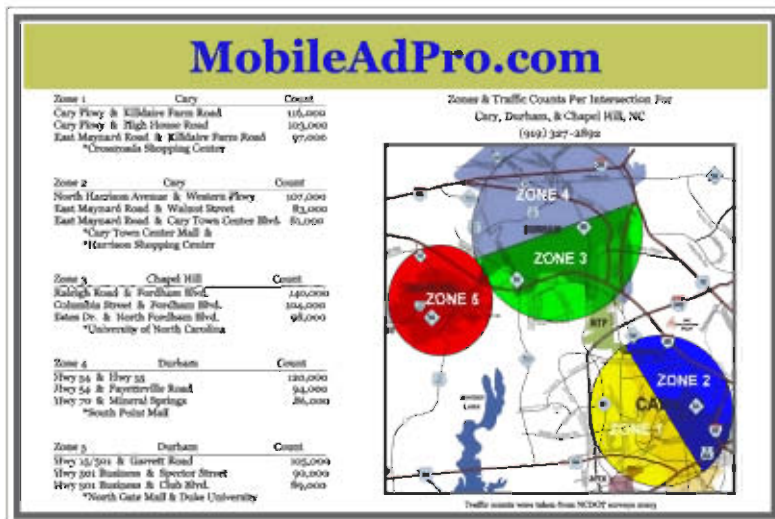

Average Intersection Traffic Count: **100,867** (Average Daily Exposures)
 Multiplied by 20 out of 28 days on the road: **2,017,333** (Average Monthly Exposures)
 Divided by average card rate of \$2,500: **\$1.24** (Average CPM)