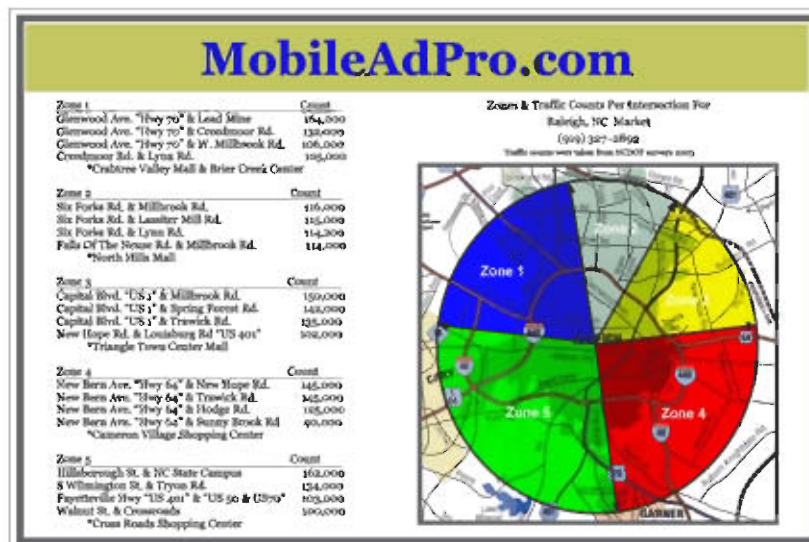

RALEIGH, NC

Raleigh is located in Wake County 25 miles southeast of Durham in an area known as "Research Triangle Park". Rich in history and cultural sophistication Raleigh is especially proud of its unique 19th century neighborhood, numerous museums and galleries, trendy restaurants, coffeehouses and brewpubs, along with an impressive array of specialty boutiques and antique shops.

KEY STATS

City Population:	276,093
County Population:	627,846
Metro Population:	1,187,941
Median Household Income:	\$46,612

Raleigh CPM Averages:

Average Intersection Traffic Count:
Multiplied by 20 out of 28 days on the road:
Divided by average card rate of \$2,500:

124,910 (Average Daily Exposures)
2,498,200 (Average Monthly Exposures)
\$1.00 (Average CPM)

Raleigh